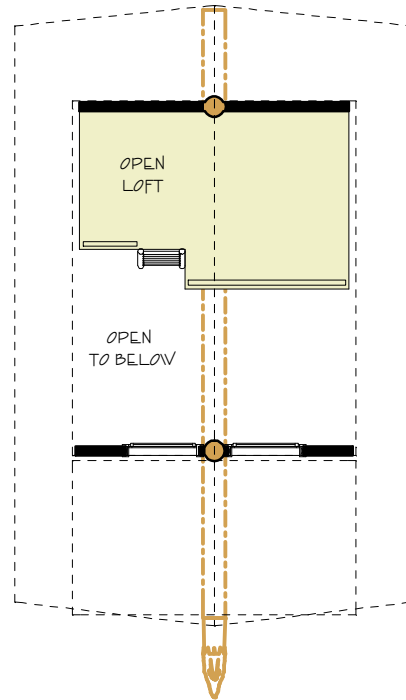

Main Floor Plan

Loft Floor Plan

CANADA DIVISION
 351 HODGSON ROAD
 WILLIAMS LAKE, B.C.
 CANADA
 P.H. (250) 392-5577
 FAX (250) 392-5581
 TOLL FREE 1-877-822-5647

U.S. DIVISION
 1100 N. BEELINE HIGHWAY
 PAYSON, ARIZONA
 UNITED STATES
 P.H. (928) 472-8073
 FAX (928) 474-8991
 TOLL FREE 1-877-224-4564

Guest Cabin w/ Loft

FIRST FLOOR: 320 sq ft
 LOFT: < 100 sq ft
 TOTAL LIVING AREA: 420 sq ft