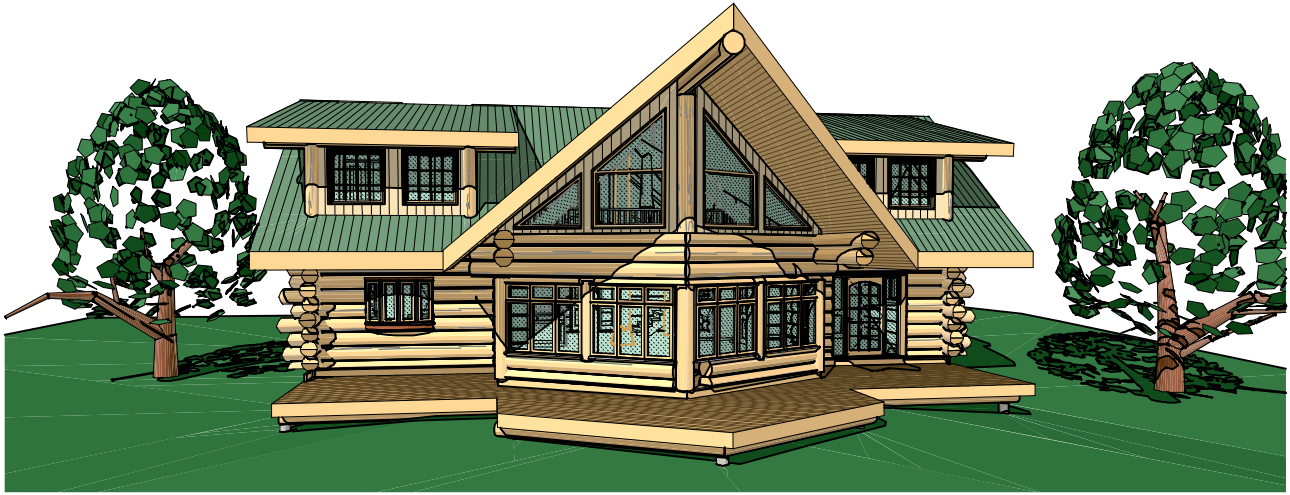

### The Alamo

FIRST FLOOR: 1578 sq ft  
 SECOND FLOOR: 1000 sq ft  
 TOTAL LIVING AREA: 2578 sq ft

Loft Floor Plan

CANADA DIVISION  
 351 HODGSON ROAD  
 WILLIAMS LAKE, B.C.  
 V2G 3P7  
 CANADA  
 P.L. (250) 392 - 5577  
 FAX (250) 392 - 5581  
 TOLL FREE 1-877-822-5647