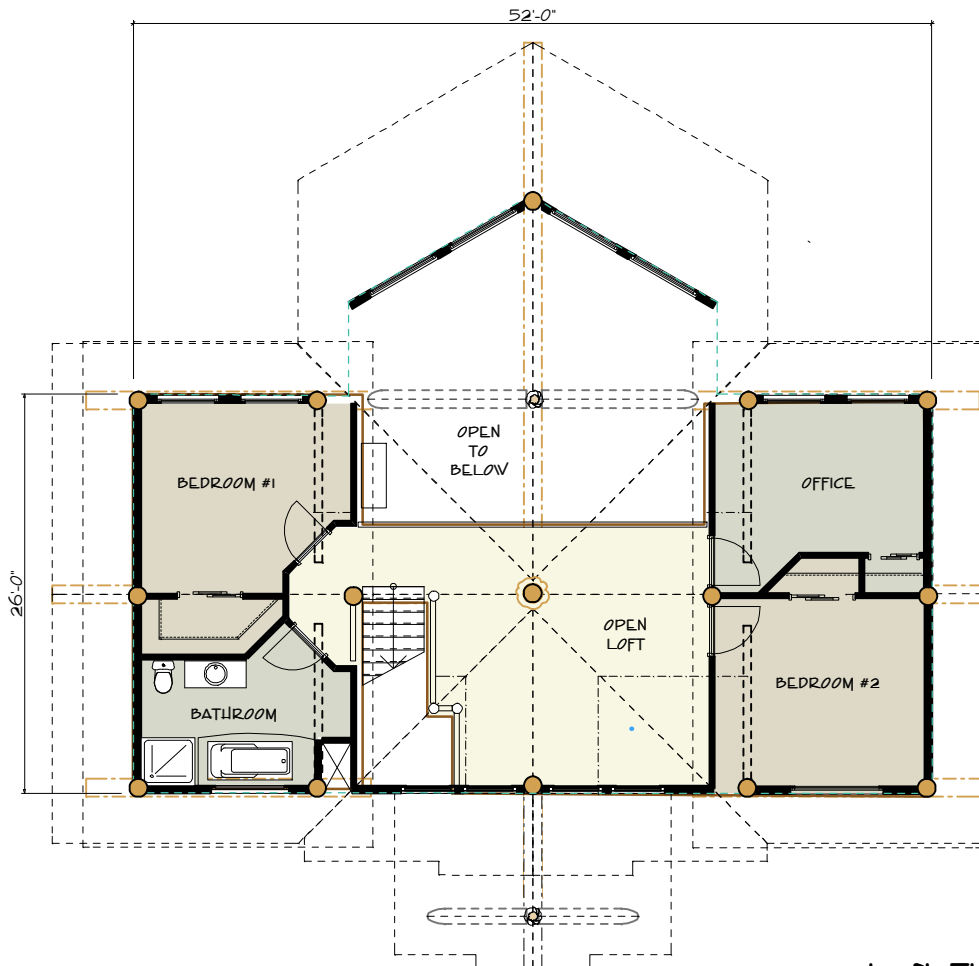

### The Alamo

FIRST FLOOR: 1578 sq ft  
 SECOND FLOOR: 1000 sq ft  
 TOTAL LIVING AREA: 2578 sq ft

Loft Floor Plan

CANADA DIVISION  
 351 HODGSON ROAD  
 WILLIAMS LAKE, B.C.  
 V2G 3P7  
 CANADA  
 P.L. (250) 392 - 5577  
 FAX (250) 392 - 5581  
 TOLL FREE 1-877-822-5647

U.S. DIVISION  
 100 N. BECLINE HIGHWAY  
 PAYSON, ARIZONA  
 85541  
 UNITED STATES  
 P.L. (928) 472 - 8073  
 FAX (928) 474 - 8991  
 TOLL FREE 1-877-224-4564

The Alamo

FIRST FLOOR: 1578 sq ft  
 SECOND FLOOR: 1000 sq ft  
 TOTAL LIVING AREA: 2578 sq ft