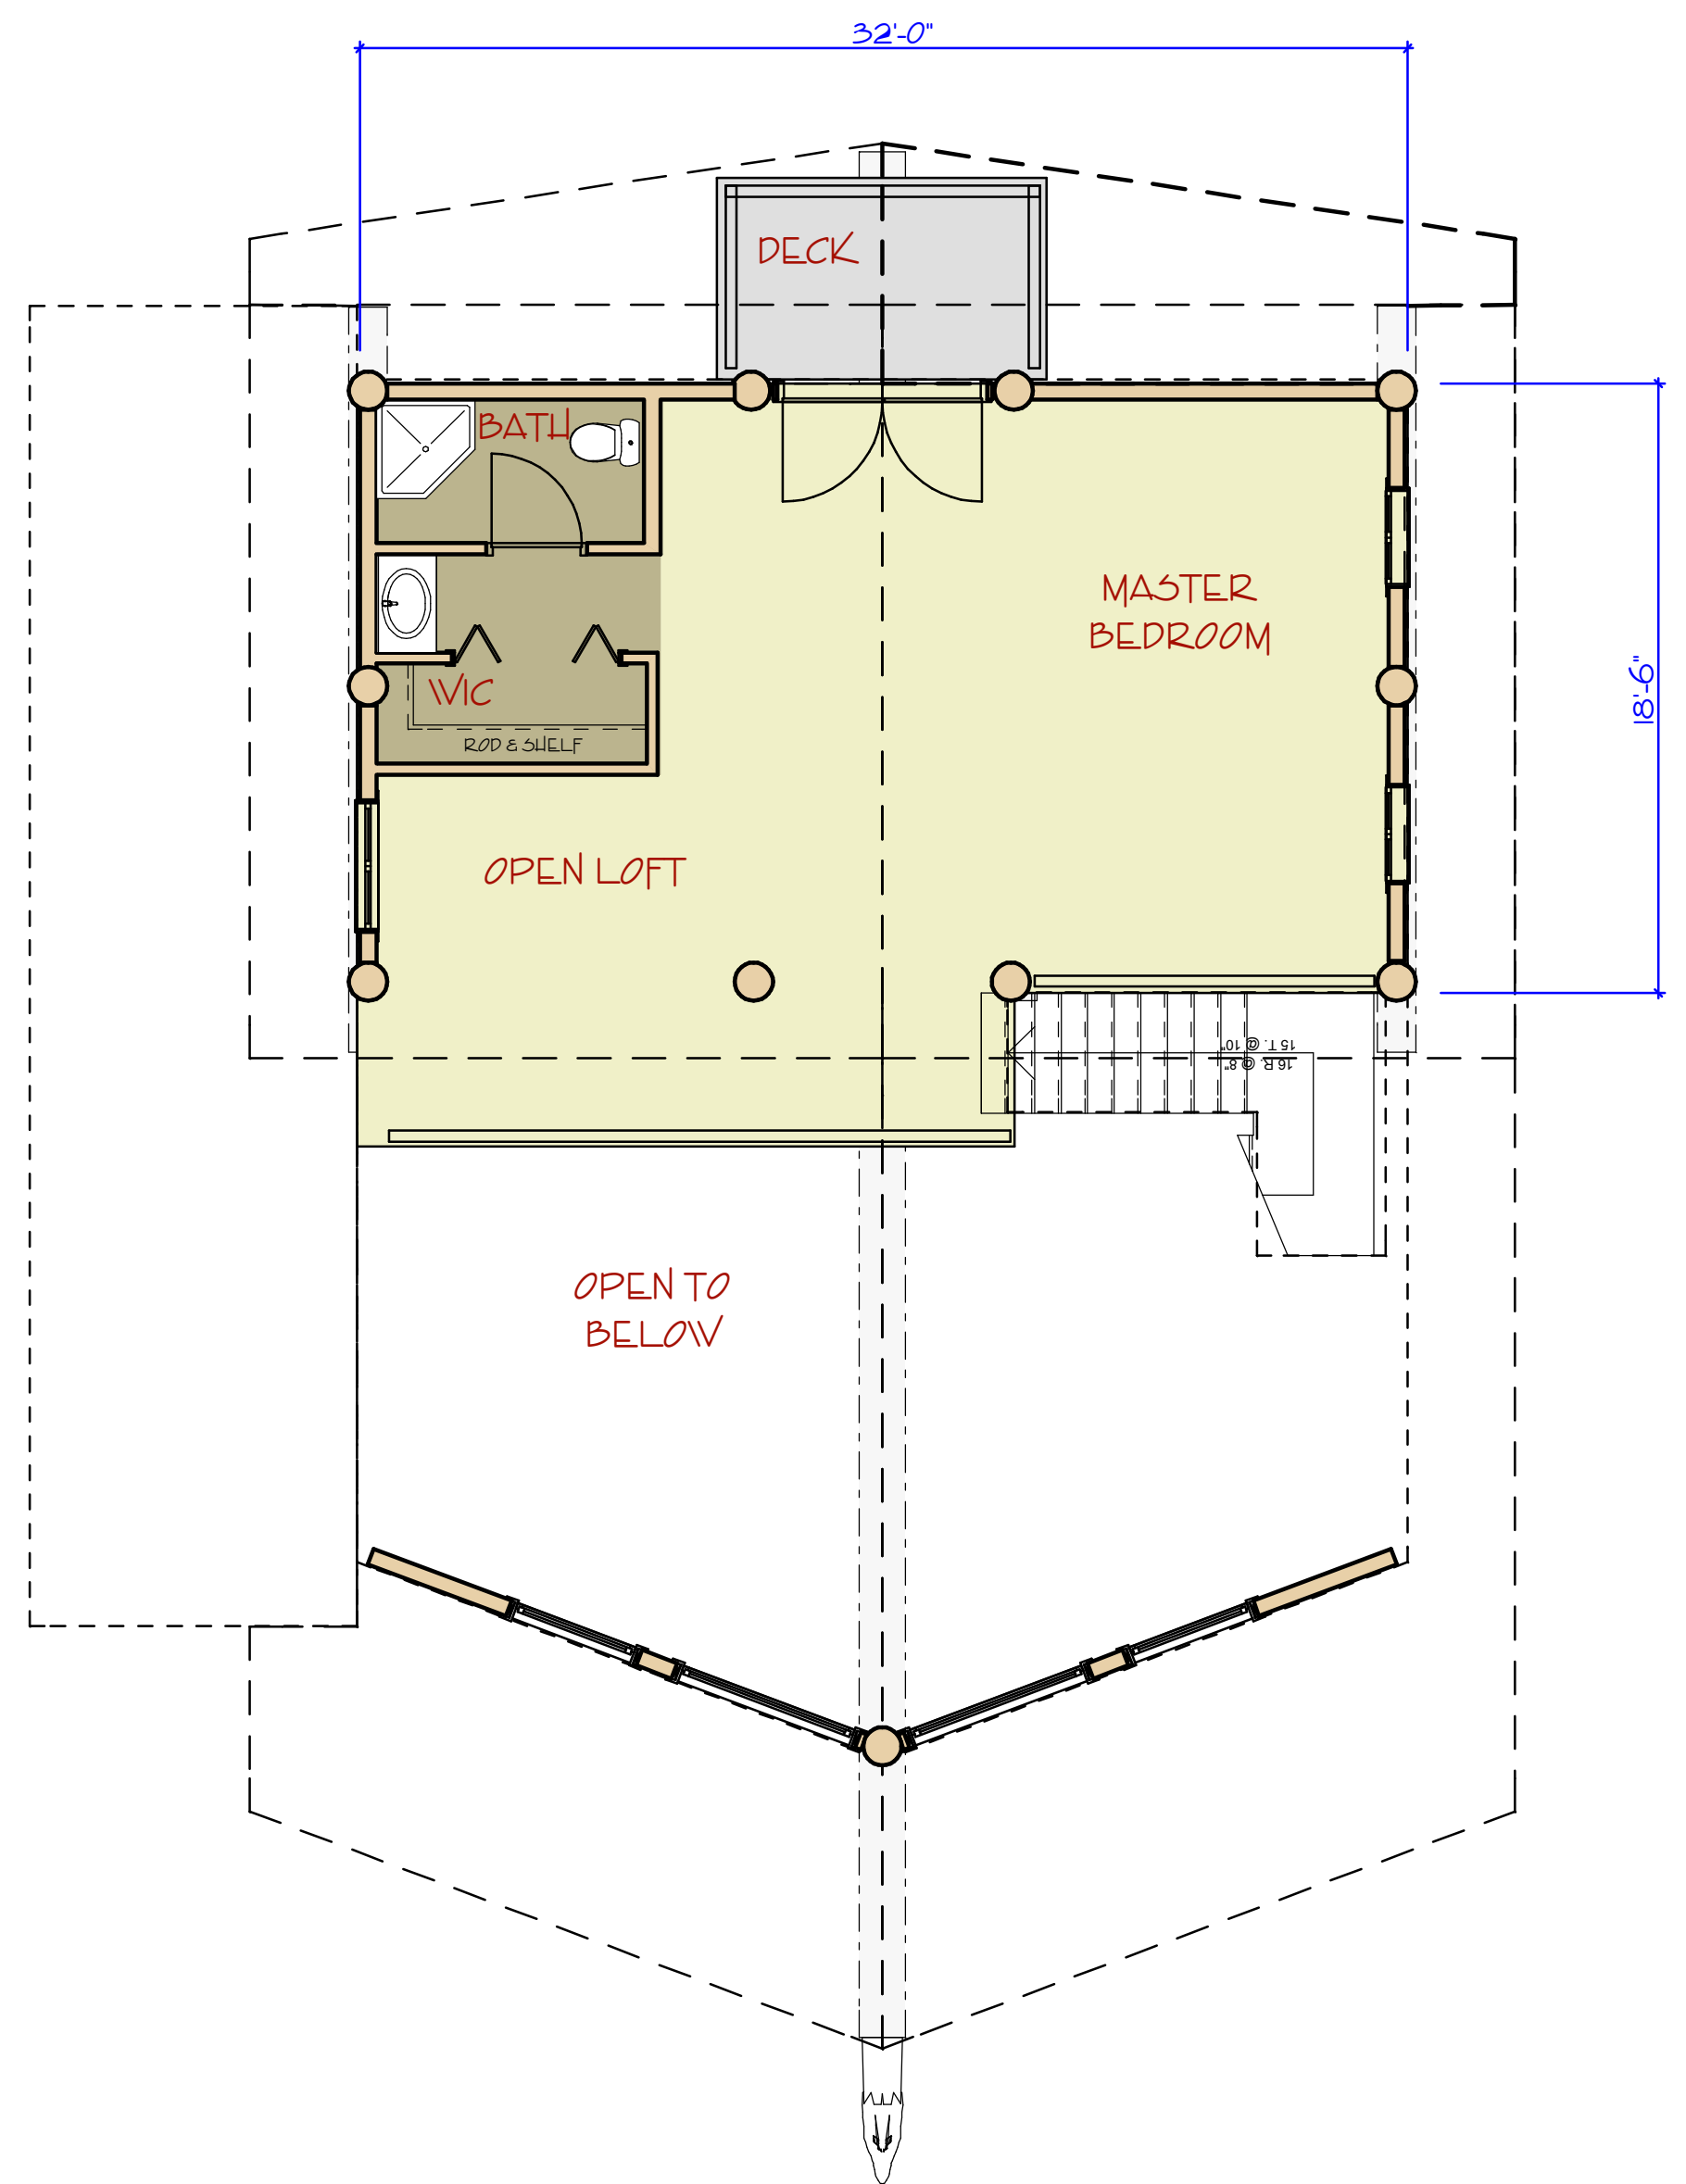

Main Floor Plan

Loft Floor Plan

### SQUARE FOOTAGE

FIRST FLOOR: 1250 sq ft  
 SECOND FLOOR: 685 sq ft  
 TOTAL LIVING AREA: 1935 sq ft