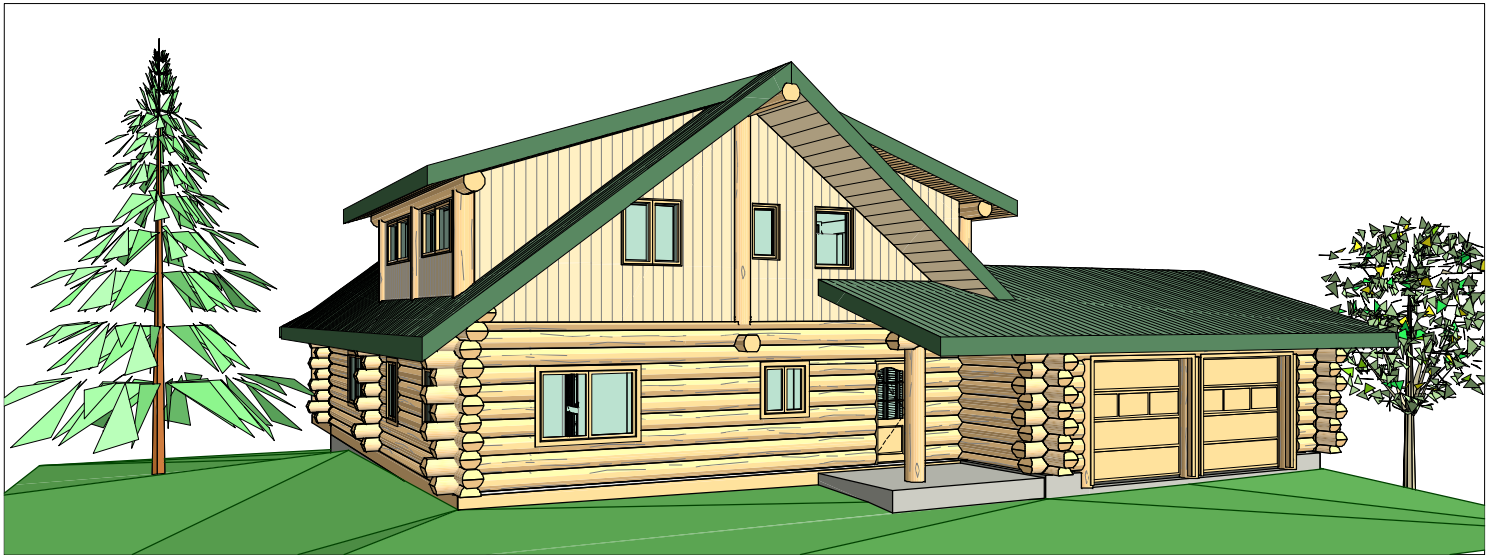

The Ellensburg

FIRST FLOOR: 1656 sq ft
 SECOND FLOOR: 894 sq ft
 TOTAL LIVING AREA: 2550 sq ft
 GARAGE: 680 sq ft

Loft Floor Plan

CANADA DIVISION
 351 HODGSON ROAD
 WILLIAMS LAKE, B.C.
 V2G 3P7
 CANADA
 PH (250) 392-5577
 FAX (250) 392-5581
 TOLL FREE 1-877-822-5647

U.S. DIVISION
 1100 N. BEELINE HIGHWAY
 PAYSON, ARIZONA
 85541
 UNITED STATES
 PH (928) 474-2514
 FAX (928) 474-8991
 TOLL FREE 1-877-224-4564

The Ellensburg

FIRST FLOOR: 1656 sq ft
 SECOND FLOOR: 894 sq ft
 TOTAL LIVING AREA: 2550 sq ft
 GARAGE: 680