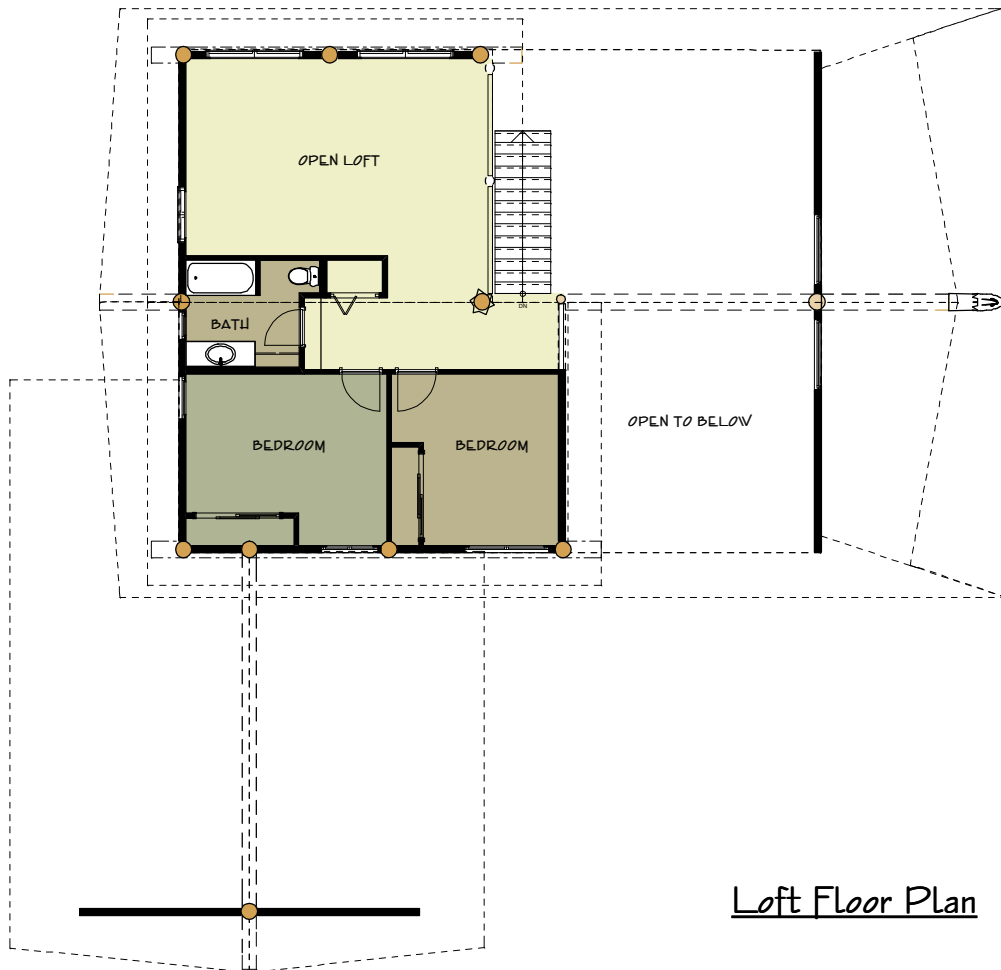

Main Floor Plan

CANADA DIVISION
 351 HODGSON ROAD
 WILLIAMS LAKE, B.C.
 V2G 3P7
 CANADA
 PH (250) 392-5577
 FAX (250) 392-5581
 TOLL FREE 1-877-822-5647

U.S. DIVISION
 1100 N. BEELINE HIGHWAY
 PAYSON, ARIZONA
 85541
 UNITED STATES
 PH (928) 474-2514
 FAX (928) 474-8991
 TOLL FREE 1-877-224-4564

The Ellensburg

FIRST FLOOR: 1656 sq ft
 SECOND FLOOR: 894 sq ft
 TOTAL LIVING AREA: 2550 sq ft
 GARAGE: 680 sq ft

Loft Floor Plan

CANADA DIVISION
 351 HODGSON ROAD
 WILLIAMS LAKE, B.C.
 V2G 3P7
 CANADA
 PH (250) 392-5577
 FAX (250) 392-5581
 TOLL FREE 1-877-822-5647

U.S. DIVISION
 1100 N. BEELINE HIGHWAY
 PAYSON, ARIZONA
 85541
 UNITED STATES
 PH (928) 474-2514
 FAX (928) 474-8991
 TOLL FREE 1-877-224-4564

The Ellensburg

FIRST FLOOR: 1656 sq ft
 SECOND FLOOR: 894 sq ft
 TOTAL LIVING AREA: 2550 sq ft
 GARAGE: 680