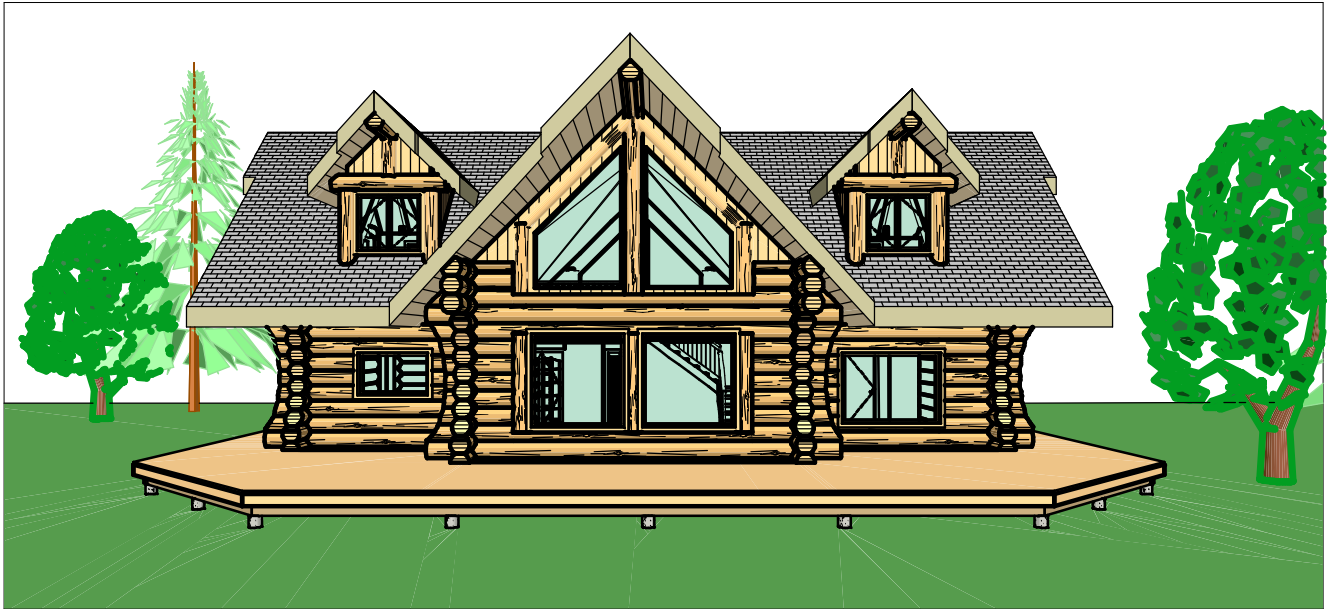

The Hagensborg

FIRST FLOOR: 1608 sq ft  
 SECOND FLOOR: 1008 sq ft  
 TOTAL LIVING AREA: 2616 sq ft

Loft Floor Plan

CANADA DIVISION  
 351 HODGSON ROAD  
 WILLIAMS LAKE, BC  
 V2G 3P7  
 CANADA  
 PH (250) 392 - 5577  
 FAX (250) 392 - 5581  
 TOLL FREE 1-877-822-5647