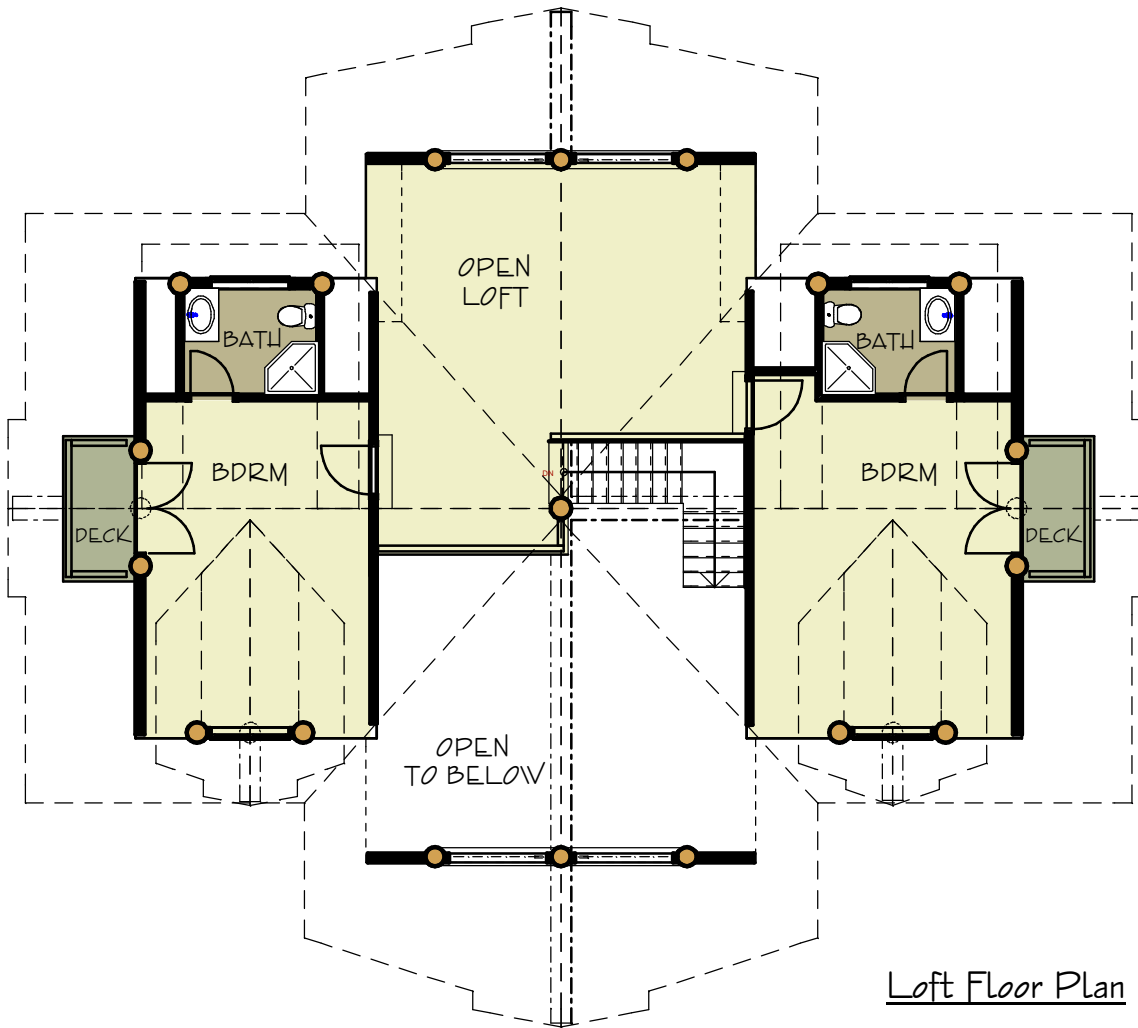

The Hagensborg

FIRST FLOOR: 1608 sq ft  
 SECOND FLOOR: 1008 sq ft  
 TOTAL LIVING AREA: 2616 sq ft

Loft Floor Plan

CANADA DIVISION  
 351 HODGSON ROAD  
 WILLIAMS LAKE, BC  
 V2G 3P7  
 CANADA  
 PH (250) 392 - 5577  
 FAX (250) 392 - 5581  
 TOLL FREE 1-877-822-5647

U.S. DIVISION  
 100 N. BEELINE HIGHWAY  
 PAYSON, ARIZONA  
 85541  
 UNITED STATES  
 PH (928) 472 - 8073  
 FAX (928) 474 - 8991  
 TOLL FREE 1-877-224-4564

The Hagensborg

FIRST FLOOR: 1608 sq ft  
 SECOND FLOOR: 1008 sq ft  
 TOTAL LIVING AREA: 2616 sq ft