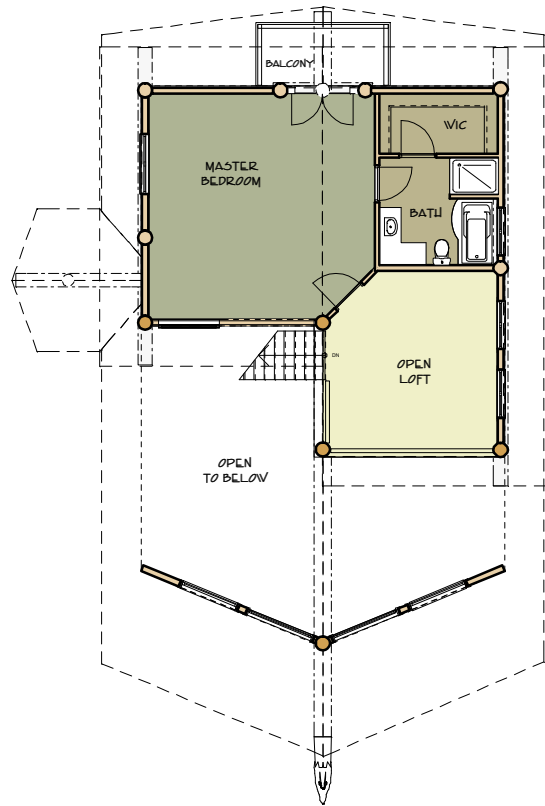

Main Floor Plan

Loft Floor Plan

CANADA DIVISION  
 351 HODGSON ROAD  
 WILLIAMS LAKE, B.C.  
 V2G 3P7  
 CANADA  
 PH (250) 392 - 5577  
 FAX (250) 392 - 5581  
 TOLL FREE 1-877-822-5647

U.S. DIVISION  
 1100 N. BEELINE HIGHWAY  
 PAYSON, ARIZONA  
 85541  
 UNITED STATES  
 PH (928) 474 - 2514  
 FAX (928) 474 - 8991  
 TOLL FREE 1-877-224-4564

The Loveland

FIRST FLOOR: 1294 sq ft  
 SECOND FLOOR: 743 sq ft  
 TOTAL LIVING AREA: 2037 sq ft