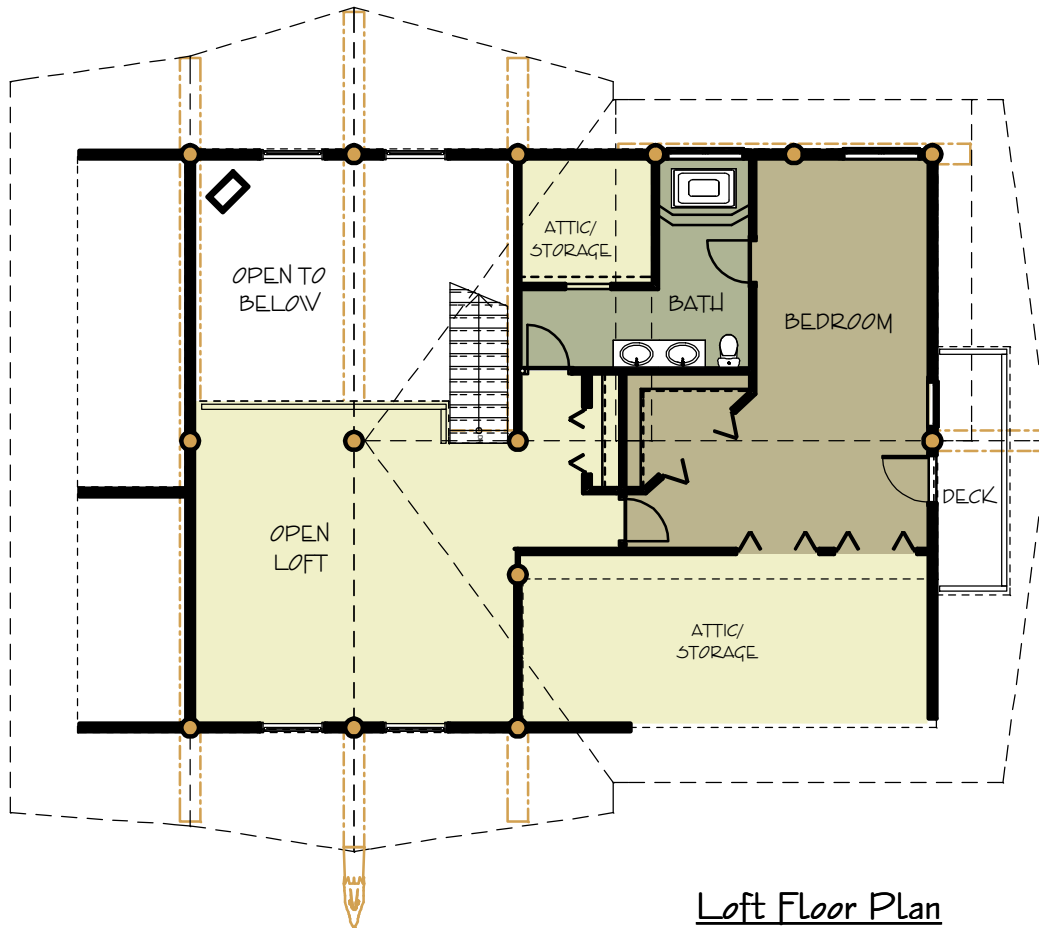

Main Floor Plan

CANADA DIVISION  
 351 LODGSON ROAD,  
 WILLIAMS LAKE, B.C.  
 CANADA  
 P.H. (250) 392-5577  
 FAX (250) 392-5581  
 TOLL FREE 1-877-822-5647

U.S. DIVISION  
 1100 N. BEE LINE HIGHWAY  
 PAYSON, ARIZONA  
 UNITED STATES  
 P.H. (928) 472-8073  
 FAX (928) 474-8991  
 TOLL FREE 1-877-224-4564

The Myrtle Creek

FIRST FLOOR: 1704 sq ft  
 SECOND FLOOR: 1170 sq ft  
 TOTAL LIVING AREA: 2874 sq ft

Loft Floor Plan

CANADA DIVISION  
 351 WOODSON ROAD  
 WILLIAMS LAKE, B.C.  
 CANADA  
 PH (250) 392-5577  
 FAX (250) 392-5581  
 TOLL FREE 1-877-822-5647

U.S. DIVISION  
 1100 N. BEELINE HIGHWAY  
 PAYSON, ARIZONA  
 UNITED STATES  
 PH (928) 472-8073  
 FAX (928) 474-8991  
 TOLL FREE 1-877-224-4564

The Myrtle Creek

FIRST FLOOR: 1704 sq ft  
 SECOND FLOOR: 1170 sq ft  
 TOTAL LIVING AREA: 2874 sq ft