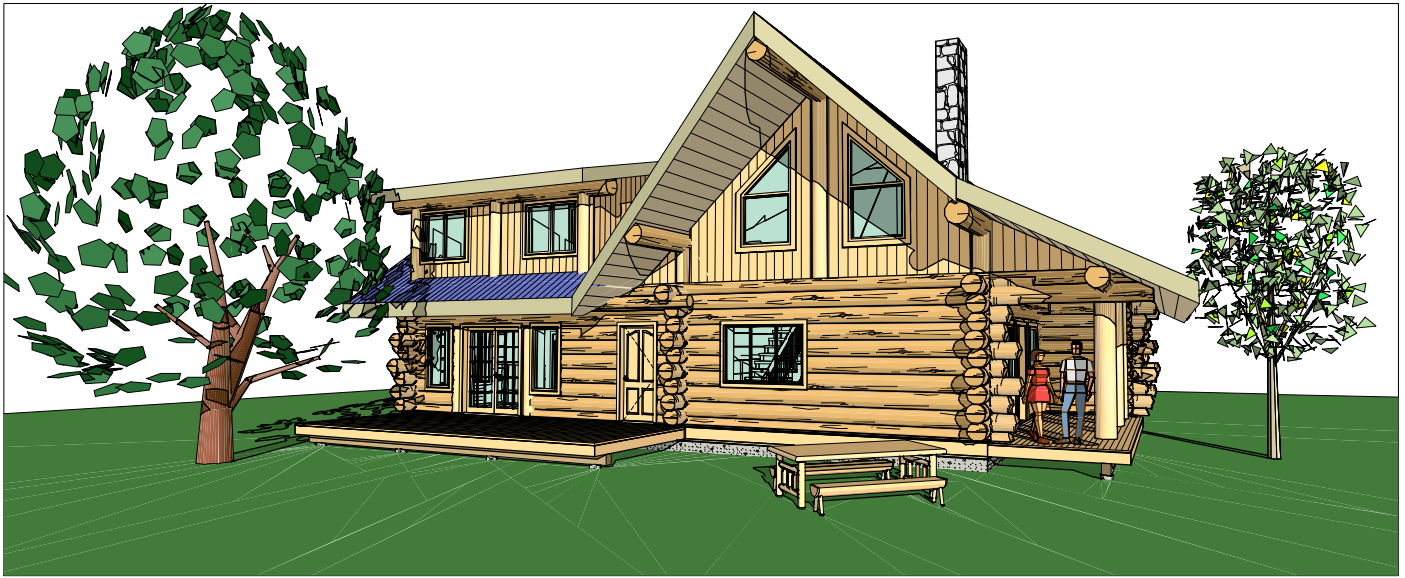

The Myrtle Creek

FIRST FLOOR: 1704 sq ft  
 SECOND FLOOR: 1170 sq ft  
 TOTAL LIVING AREA: 2874 sq ft

Loft Floor Plan

CANADA DIVISION  
 351 WOODSON ROAD  
 WILLIAMS LAKE, B.C.  
 CANADA  
 PH (250) 392-5577  
 FAX (250) 392-5581  
 TOLL FREE 1-877-822-5647

U.S. DIVISION  
 1100 N. BEELINE HIGHWAY  
 PAYSON, ARIZONA  
 UNITED STATES  
 PH (928) 472-8073  
 FAX (928) 474-8991  
 TOLL FREE 1-877-224-4564

The Myrtle Creek

FIRST FLOOR: 1704 sq ft  
 SECOND FLOOR: 1170 sq ft  
 TOTAL LIVING AREA: 2874 sq ft