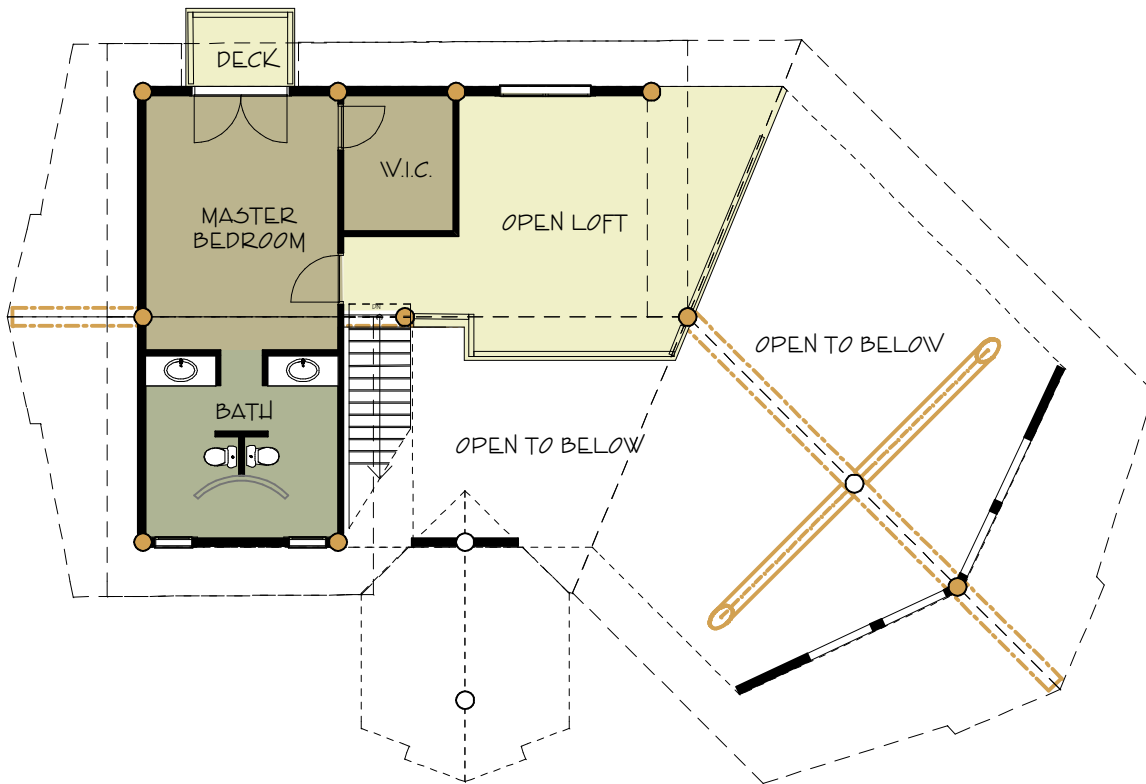

The New Mexico

FIRST FLOOR: 1749 sq ft
 SECOND FLOOR: 774 sq ft
 TOTAL LIVING AREA: 2523 sq ft

Loft Floor Plan

CANADA DIVISION
 351 HODGSON ROAD
 WILLIAMS LAKE, BC
 V2G 3P7
 CANADA
 P.H. (250) 392-5577
 FAX (250) 392-5581
 TOLL FREE 1-877-822-5647

U.S. DIVISION
 1100 N. BEELINE HIGHWAY
 PAYSON, ARIZONA
 85541
 UNITED STATES
 P.H. (928) 472-8073
 FAX (928) 474-8991
 TOLL FREE 1-877-224-4564

The New Mexico

FIRST FLOOR: 1749 sq ft
 SECOND FLOOR: 774 sq ft
 TOTAL LIVING AREA: 2523 sq ft