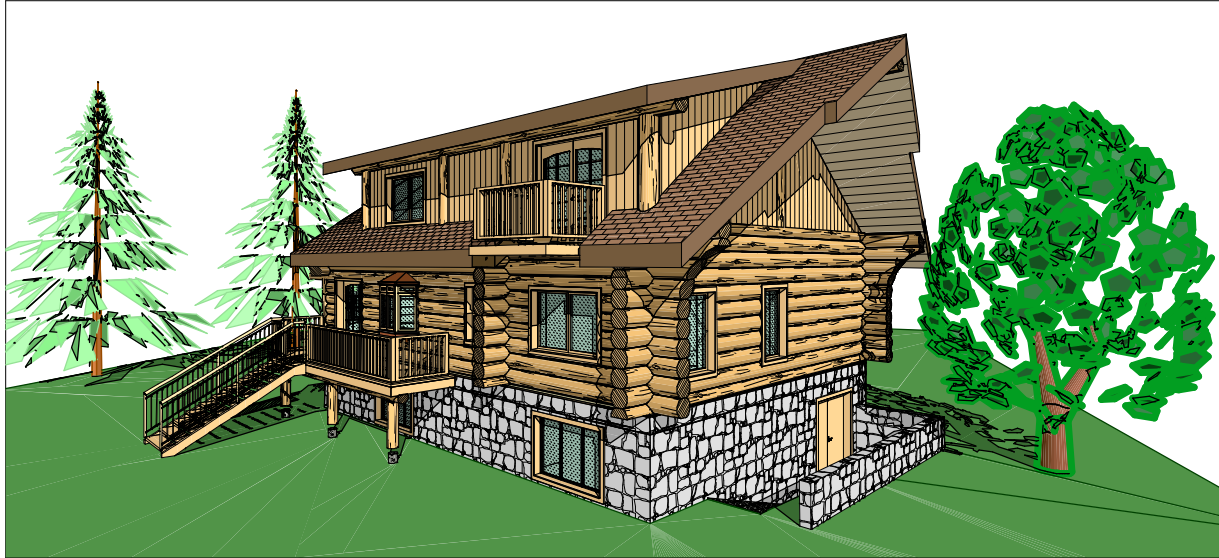

The New Mexico

FIRST FLOOR: 1749 sq ft
 SECOND FLOOR: 774 sq ft
 TOTAL LIVING AREA: 2523 sq ft

Loft Floor Plan

CANADA DIVISION
 351 HODGSON ROAD
 WILLIAMS LAKE, BC
 V2G 3P7
 CANADA
 P.H. (250) 392-5577
 FAX (250) 392-5581
 TOLL FREE 1-877-822-5647