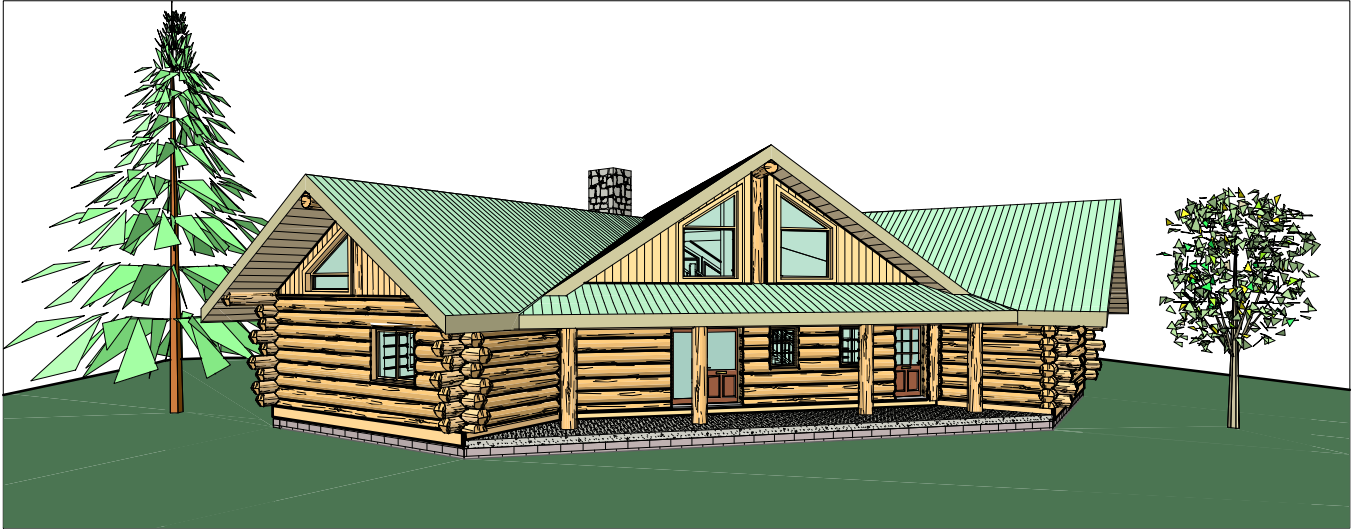

**The Ontario**

FIRST FLOOR: 2645 sq ft  
 SECOND FLOOR: 280 sq ft  
 TOTAL LIVING AREA: 2925 sq ft

Loft Floor Plan

CANADA DIVISION  
 351 HODGSON ROAD  
 WILLIAMS LAKE, B.C.  
 CANADA  
 P.H. (250) 392-5577  
 FAX (250) 392-5581  
 TOLL FREE 1-877-822-5647