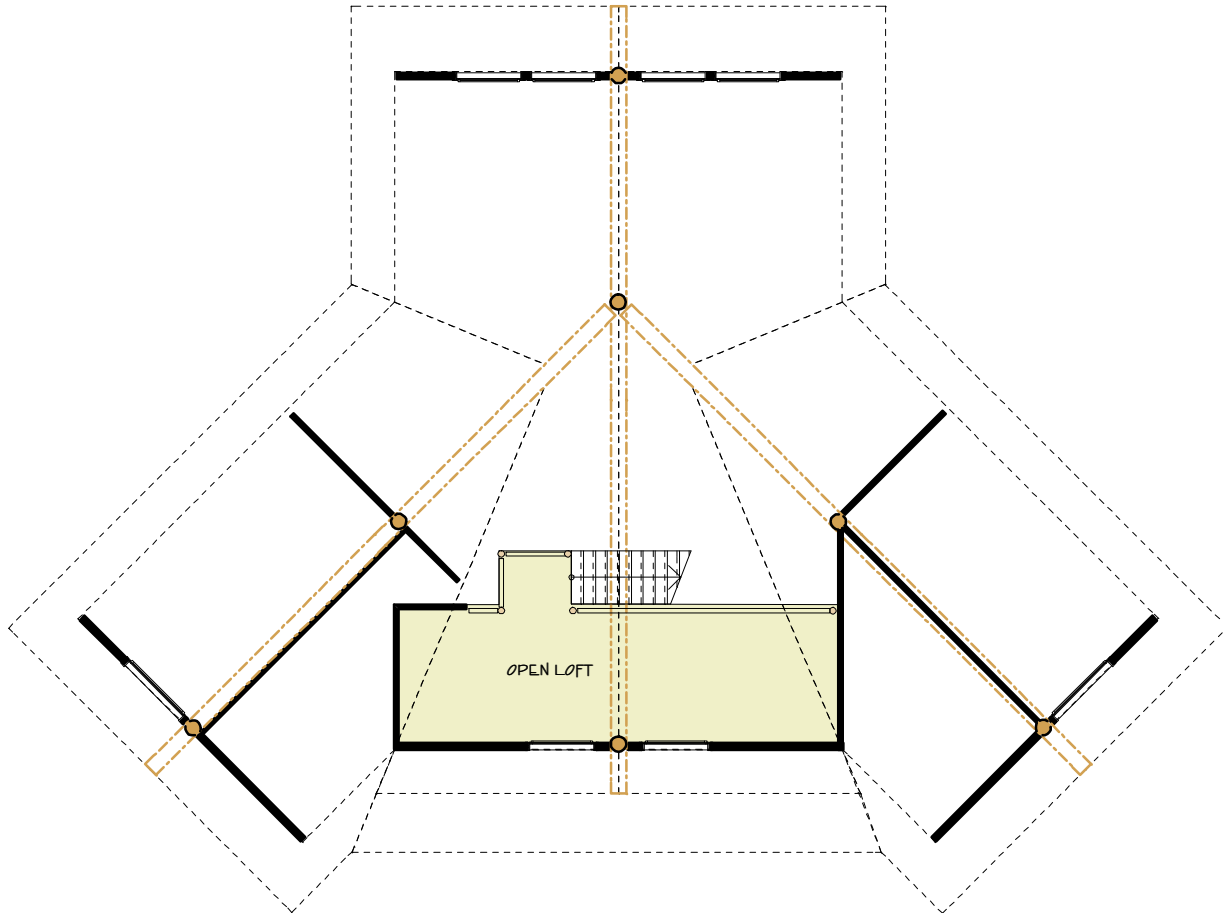

**The Ontario**

FIRST FLOOR: 2645 sq ft  
 SECOND FLOOR: 280 sq ft  
 TOTAL LIVING AREA: 2925 sq ft

Loft Floor Plan

CANADA DIVISION  
 351 HODGSON ROAD  
 WILLIAMS LAKE, B.C.  
 CANADA  
 P.H. (250) 392-5577  
 FAX (250) 392-5581  
 TOLL FREE 1-877-822-5647

U.S. DIVISION  
 1100 N. BEELINE HIGHWAY  
 PAYSON, ARIZONA  
 UNITED STATES  
 P.H. (928) 472-8073  
 FAX (928) 474-8991  
 TOLL FREE 1-877-224-4564

The Ontario

FIRST FLOOR: 2645 sq ft  
 SECOND FLOOR: 280 sq ft  
 TOTAL LIVING AREA: 2925 sq ft