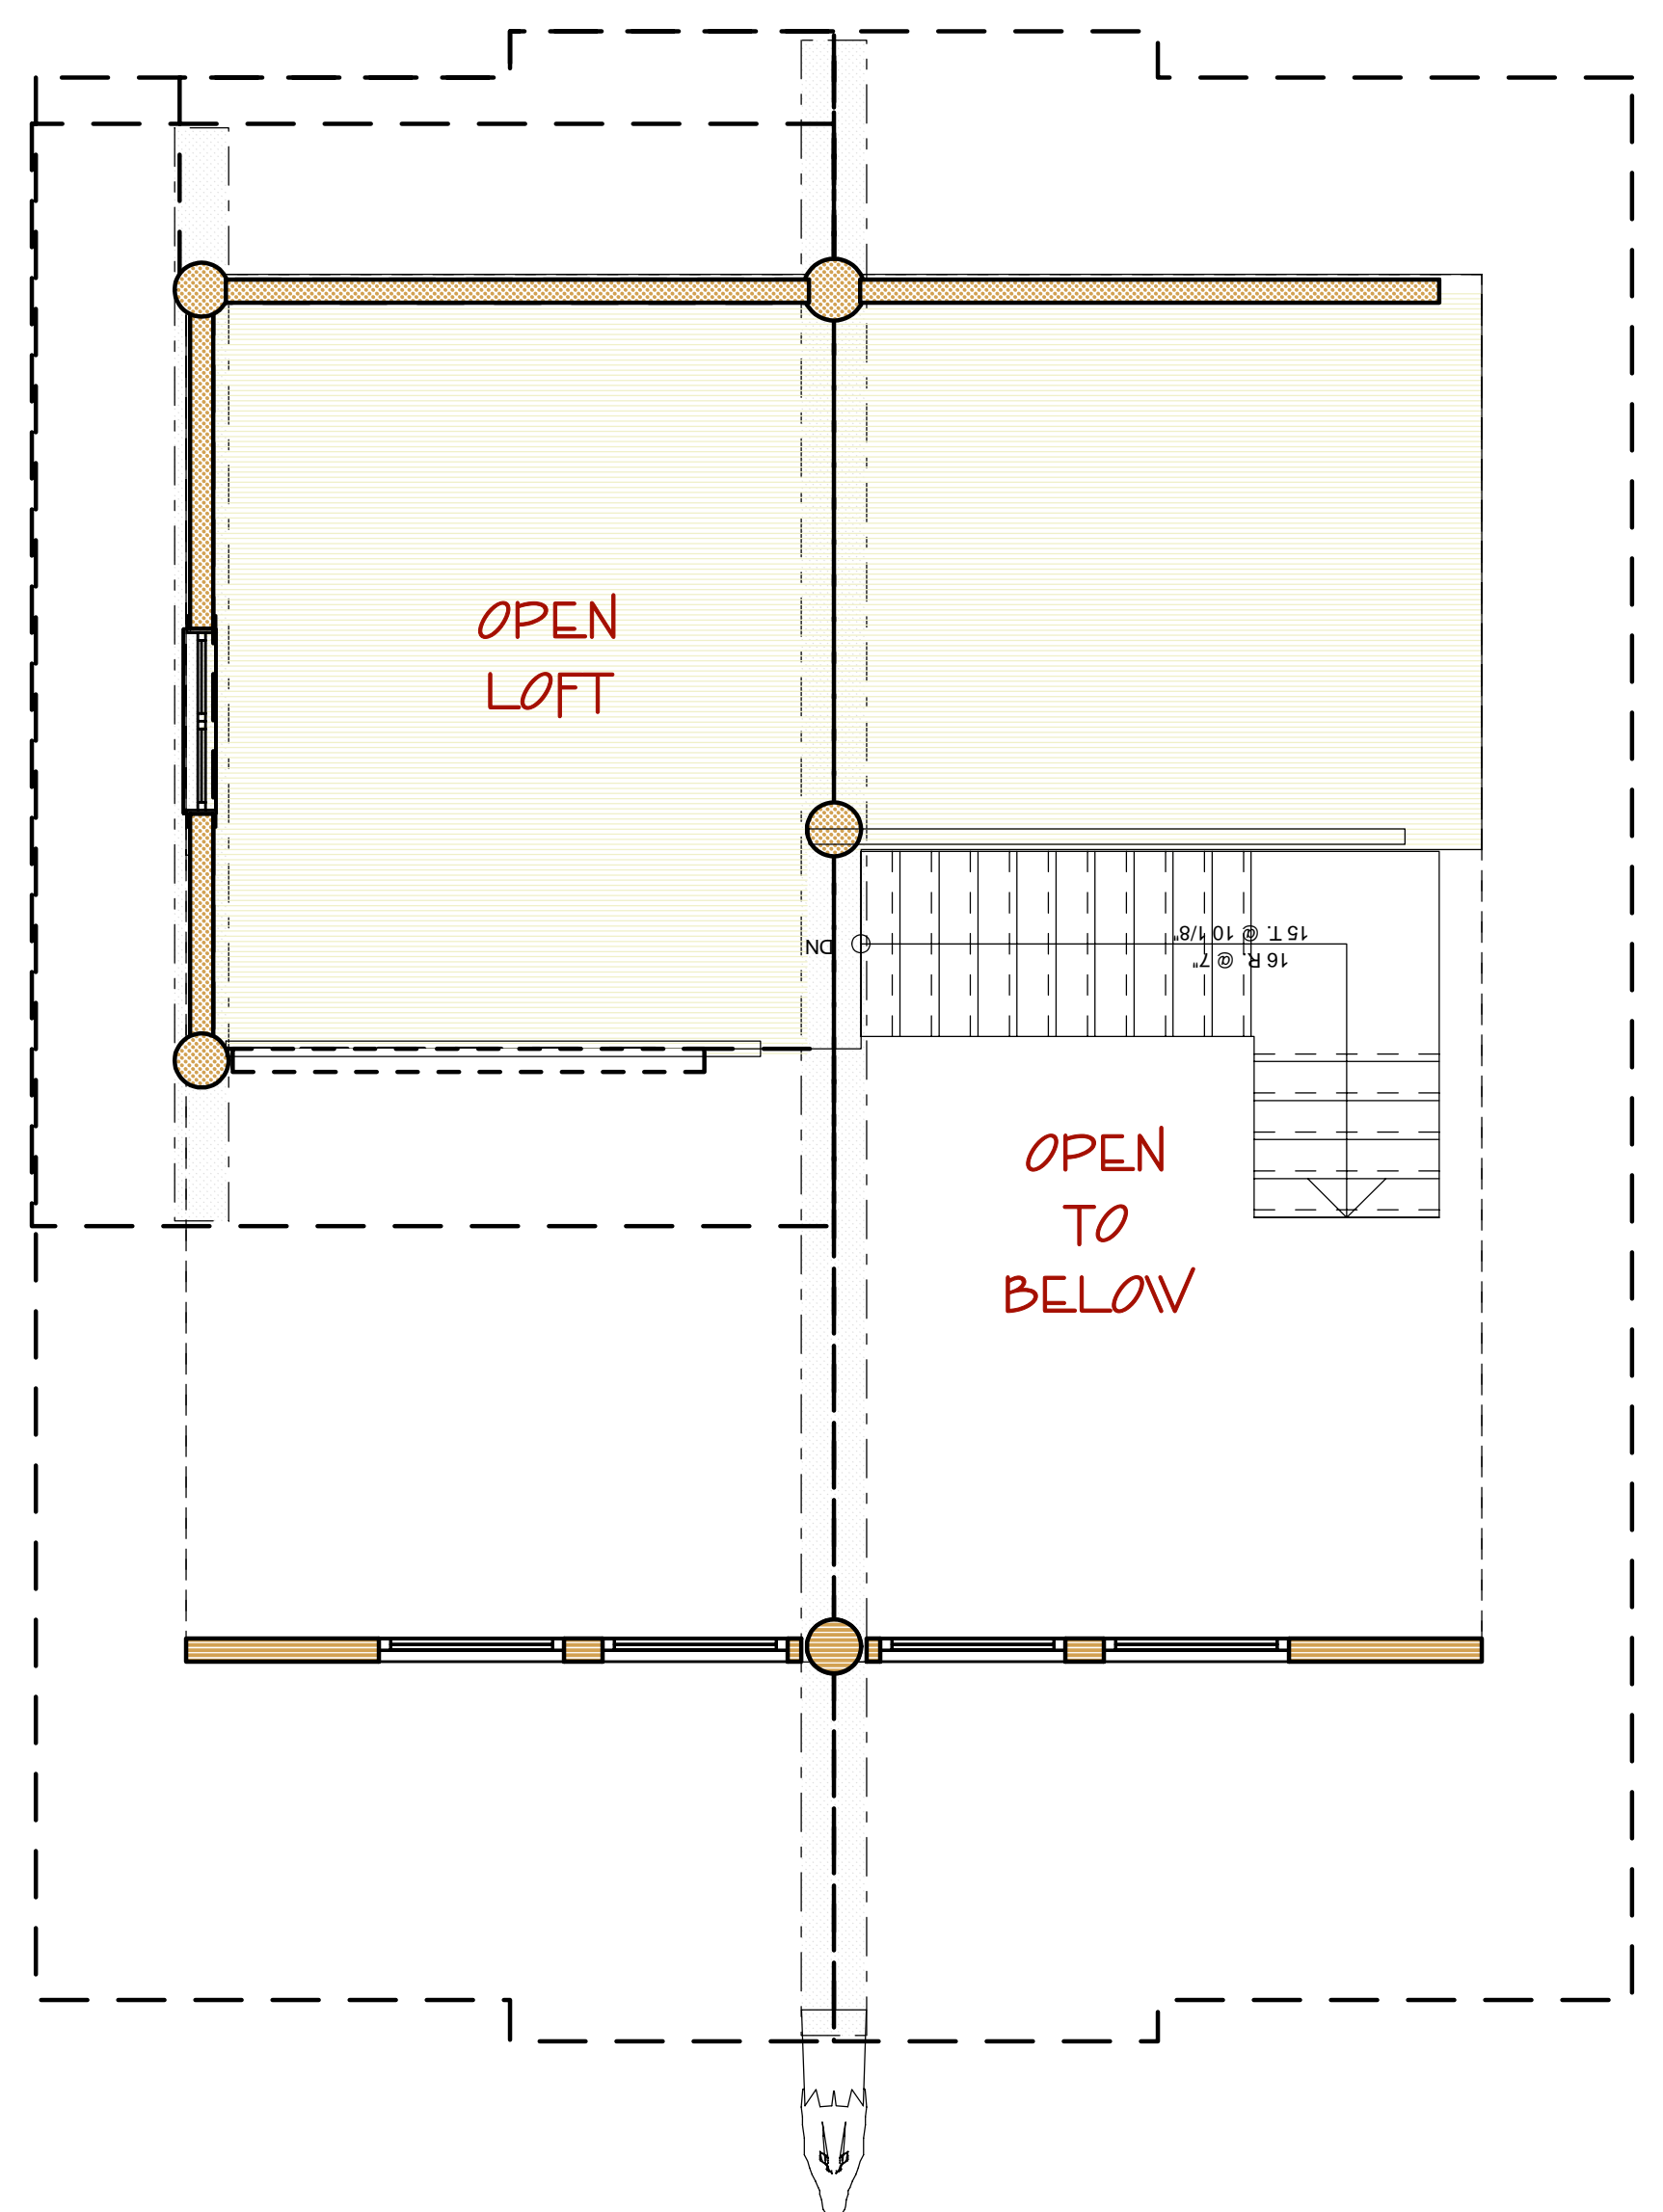

Main Floor Plan

Loft Floor Plan

www.pioneerloghomesofbc.com

CANADA DIVISION
 351 HODGSON ROAD
 WILLIAMS LAKE, B.C.
 V2G 3P7
 PH (250) 392 - 5577
 FAX (250) 392 - 5581
 TOLL FREE 1-877-822-5647

U.S. DIVISION
 1100 N. BEELINE HIGHWAY
 PAYSON, ARIZONA
 UNITED STATES
 PH (928) 472 - 8073
 FAX (928) 474 - 8991
 TOLL FREE 1-877-224-4564

The Patriot

MAIN FLOOR: 840 sq. ft.
 LOFT FLOOR: 395 sq. ft.
 TOTAL: 1,235 sq. ft.