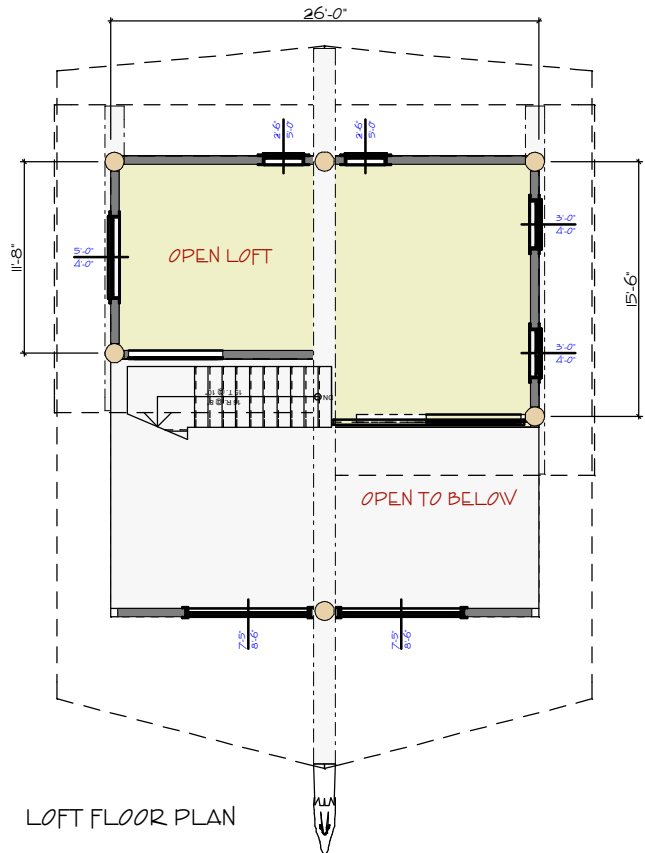

MAIN FLOOR PLAN

LOFT FLOOR PLAN

CANADA DIVISION
 351 LODGSON ROAD,
 WILLIAMS LAKE, BC,
 CANADA
 PH (250) 392 - 5577
 FAX (250) 392 - 5581

U.S. DIVISION
 1100 N. BEE LINE HIGHWAY
 PAYSON, ARIZONA
 UNITED STATES
 PH (928) 472 - 8073
 PH (928) 474 - 2514
 FAX (928) 474 - 8991

www.pioneerloghomesofbc.com

The Safari

Main: 728 sq. ft.
 Loft: 372 sq. ft.
 Total: 1100 sq. ft.