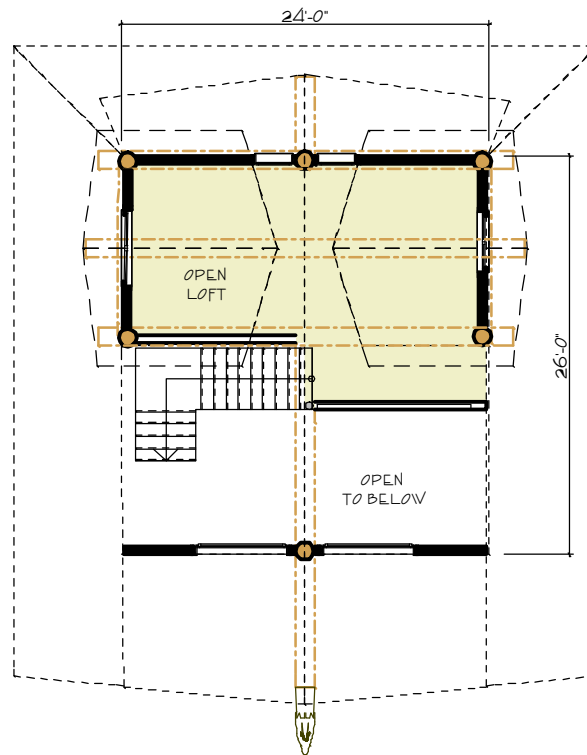

**The Showhome w/
 Gable Dormers & Porches**

FIRST FLOOR: 624 sq ft
 SECOND FLOOR: 300 sq ft
 TOTAL LIVING AREA: 924 sq ft

Loft Floor Plan

CANADA DIVISION
 351 HODGSON ROAD
 WILLIAMS LAKE, B.C.
 CANADA
 P.L. (250) 392 - 5577
 FAX (250) 392 - 5581
 TOLL FREE 1-877-822-5647

U.S. DIVISION
 1100 N. BEELINE HIGHWAY
 PAYSON, ARIZONA
 UNITED STATES
 P.L. (928) 472 - 8073
 FAX (928) 474 - 8991
 TOLL FREE 1-877-224-4564

**The Showhome w/
 Gable Dormers & Porches**

FIRST FLOOR: 624 sq ft
 SECOND FLOOR: 300 sq ft
 TOTAL LIVING AREA: 924 sq ft