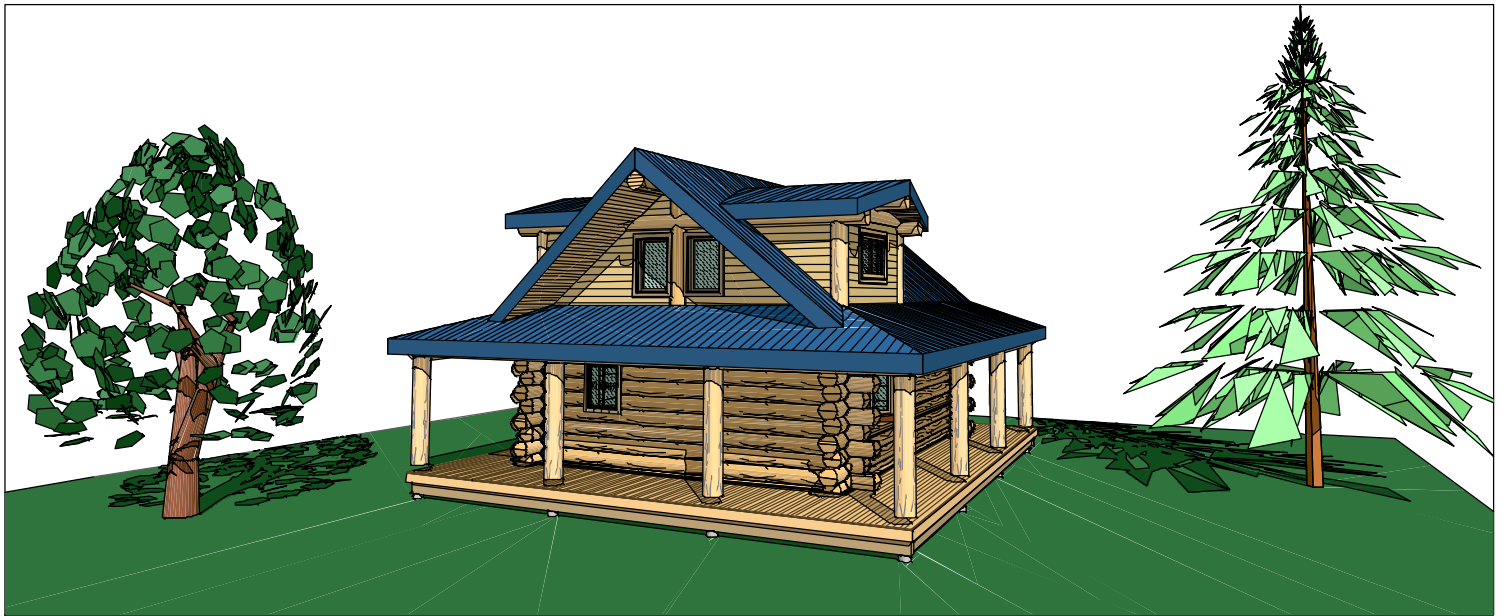

**The Showhome w/
 Gable Dormers & Porches**

FIRST FLOOR: 624 sq ft
 SECOND FLOOR: 300 sq ft
 TOTAL LIVING AREA: 924 sq ft

Loft Floor Plan

CANADA DIVISION
 351 HODGSON ROAD
 WILLIAMS LAKE, B.C.
 CANADA
 P.L. (250) 392 - 5577
 FAX (250) 392 - 5581
 TOLL FREE 1-877-822-5647

U.S. DIVISION
 1100 N. BEELINE HIGHWAY
 PAYSON, ARIZONA
 UNITED STATES
 P.L. (928) 472 - 8073
 FAX (928) 474 - 8991
 TOLL FREE 1-877-224-4564

**The Showhome w/
 Gable Dormers & Porches**

FIRST FLOOR: 624 sq ft
 SECOND FLOOR: 300 sq ft
 TOTAL LIVING AREA: 924 sq ft