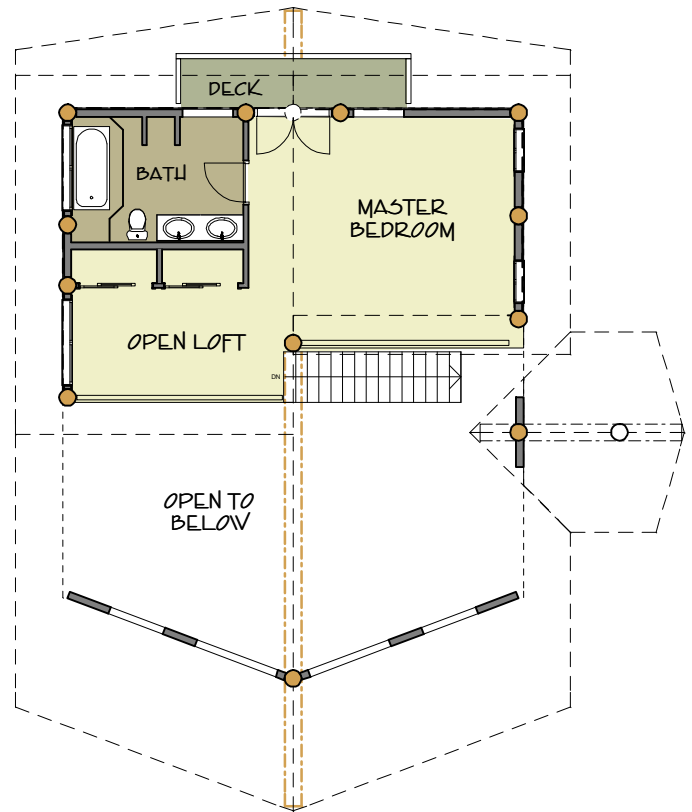

Main Floor Plan

Left Floor Plan

CANADA DIVISION  
 351 HODGSON ROAD,  
 WILLIAMS LAKE, BC  
 V2G 3P7  
 CANADA  
 PH (250) 392-5577  
 FAX (250) 392-5581  
 TOLL FREE 1-877-822-5647

U.S. DIVISION  
 1100 N. BEELINE HIGHWAY  
 PAYSON, ARIZONA  
 85541  
 UNITED STATES  
 PH (928) 472-8073  
 FAX (928) 474-8991  
 TOLL FREE 1-877-224-4564

## The Somerset

FIRST FLOOR: 1185 sq ft  
 SECOND FLOOR: 584 sq ft  
 TOTAL LIVING AREA: 1769 sq ft