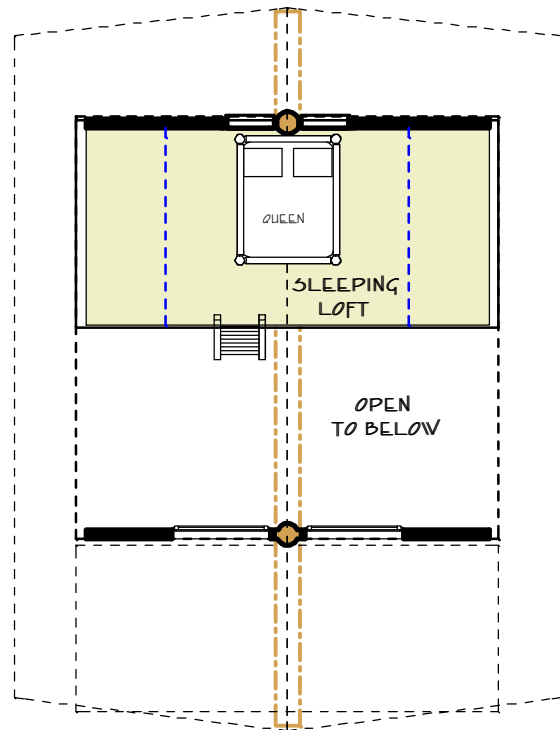

Main Floor Plan

Loft Plan

CANADA DIVISION
 351 HODGSON ROAD,
 WILLIAMS LAKE, B.C.
 CANADA
 P.H. (250) 392 - 5577
 FAX (250) 392 - 5581
 TOLL FREE 1-877-822-5647

U.S. DIVISION
 1100 N. BEELINE HIGHWAY
 PAYSON, ARIZONA
 UNITED STATES
 P.H. (928) 472 - 8073
 FAX (928) 474 - 8991
 TOLL FREE 1-877-224-4564

The Tamarack

FIRST FLOOR: 484 sq ft
 LOFT FLOOR: < 200 sq ft
 TOTAL LIVING AREA: 684 sq ft