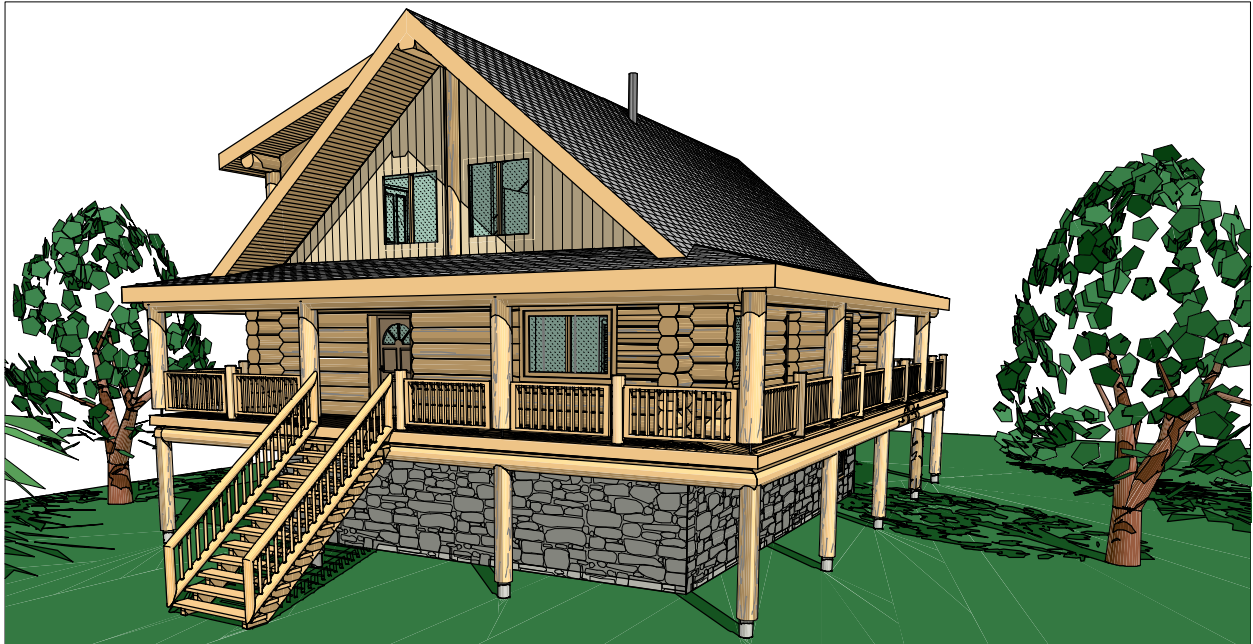

**The Waterloo**

FIRST FLOOR: 1280 sq ft  
 SECOND FLOOR: 489 sq ft  
 TOTAL LIVING AREA: 1769 sq ft

Left Floor Plan

CANADA DIVISION  
 351 LODGSON ROAD  
 WILLIAMS LAKE BC  
 V2G 3P7  
 CANADA  
 PH (250) 392 - 5577  
 FAX (250) 392 - 5581  
 TOLL FREE 1-877-822-5647