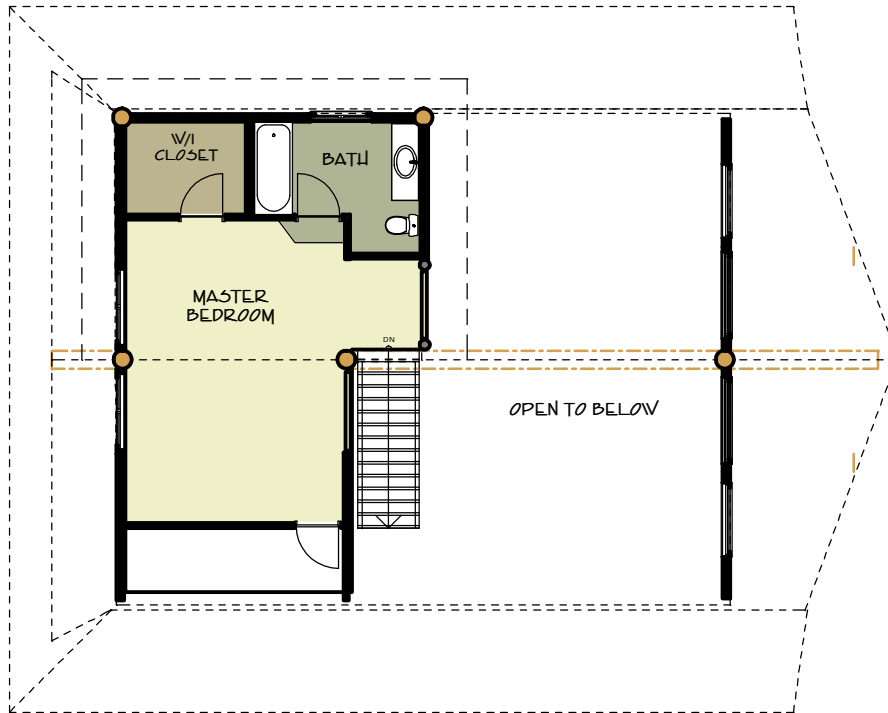

**The Waterloo**

FIRST FLOOR: 1280 sq ft  
 SECOND FLOOR: 489 sq ft  
 TOTAL LIVING AREA: 1769 sq ft

Left Floor Plan

CANADA DIVISION  
 351 LODGSON ROAD  
 WILLIAMS LAKE BC  
 V2G 3P7  
 CANADA  
 PH (250) 392 - 5577  
 FAX (250) 392 - 5581  
 TOLL FREE 1-877-822-5647

U.S. DIVISION  
 1100 N. BEELINE HIGHWAY  
 PAYSON, ARIZONA  
 85541  
 UNITED STATES  
 PH (928) 472 - 8073  
 FAX (928) 474 - 8991  
 TOLL FREE 1-877-224-4564

The Waterloo

FIRST FLOOR: 1280 sq ft  
 SECOND FLOOR: 489 sq ft  
 TOTAL LIVING AREA: 1769 sq ft